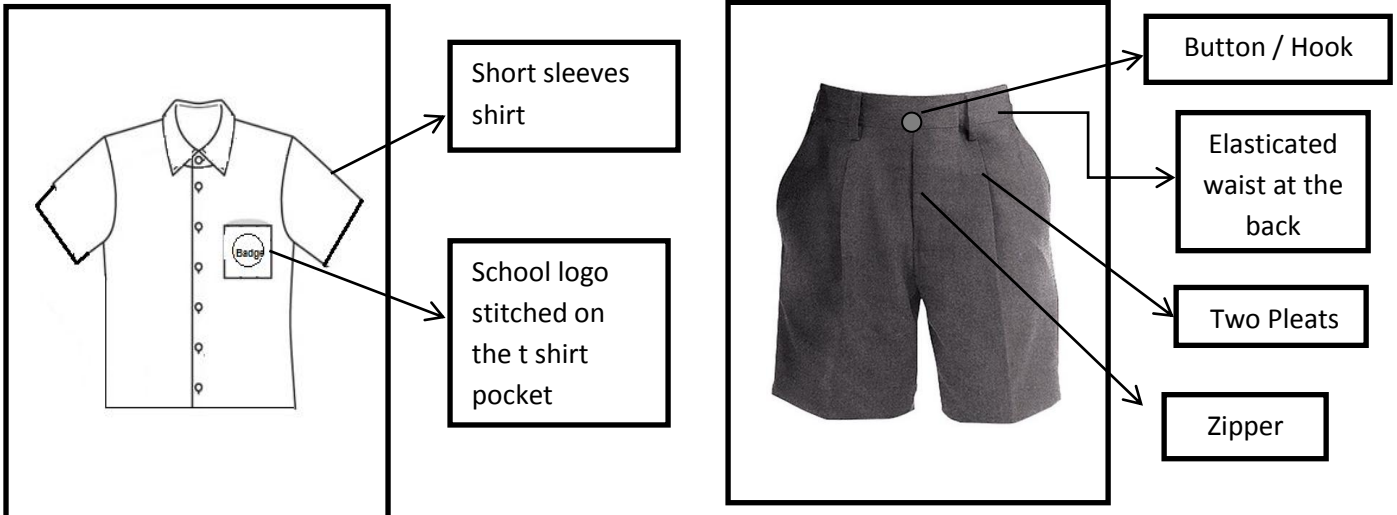

Uniform Pattern for Grades 1 – 3

Regular Uniform

White Collared Shirt and Grey Shorts

P.E. Uniform